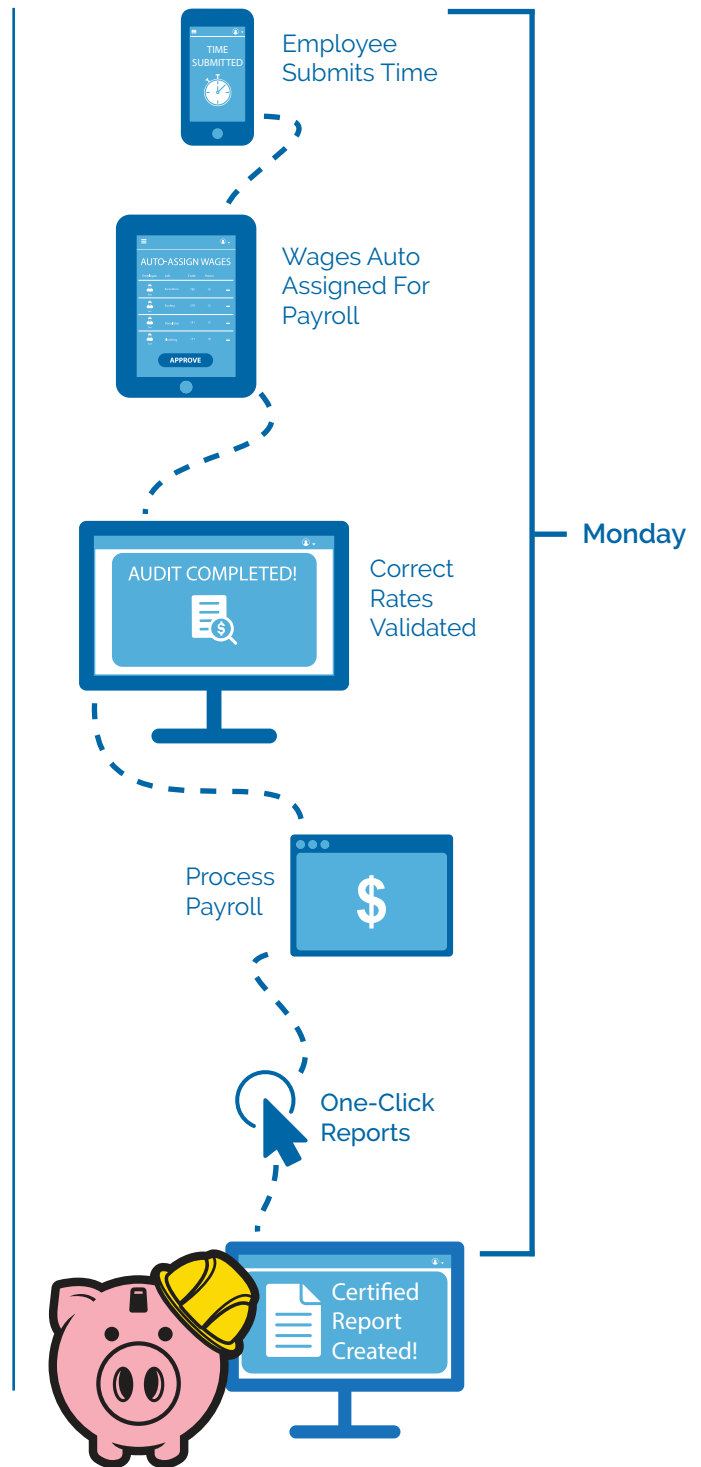

Completing Certified Payroll

Certified Payroll Today

Tomorrow with eBacon's Time Saver

“What used to take 35 hours for certified payroll, takes not even an hour now.”

— Jen, Human Resources Manager, Kimbrell Electric