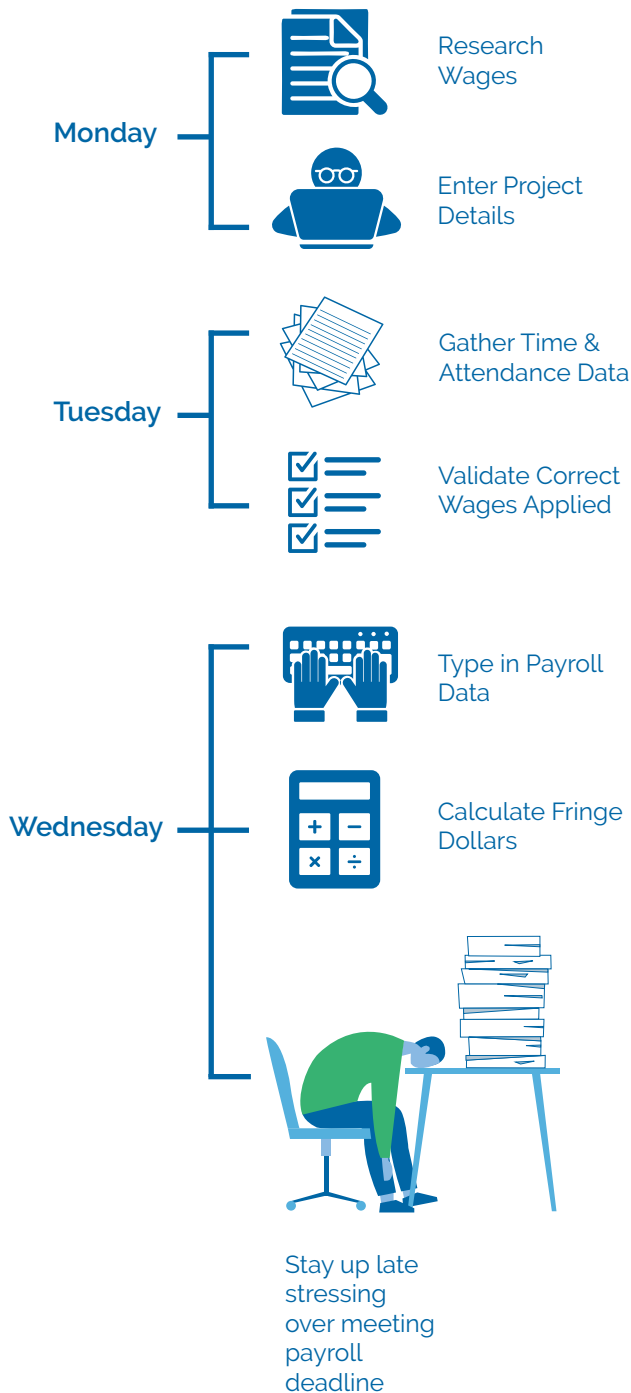

Completing Certified Payroll

Certified Payroll Today

Tomorrow with eBacon's Time Saver

“What used to take 35 hours for certified payroll, takes not even an hour now.”

— Jen, Human Resources Manager, Kimbrell Electric